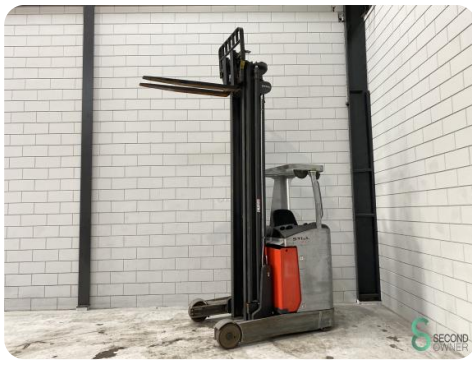

Havenweg 6
6603AS Wijchen

T: +31 6 11462913
E: Koen@secondowner.com
W: <https://secondowner.com>