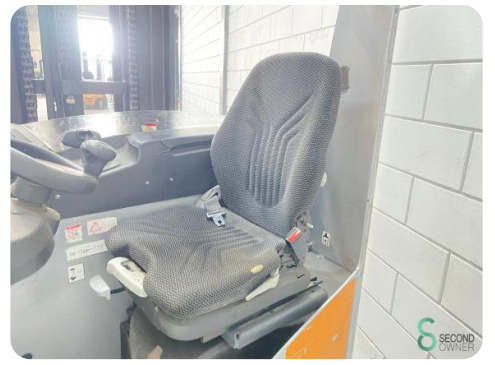

Havenweg 6
6603AS Wijchen

T: +31 6 11462913
E: Koen@secondowner.com
W: <https://secondowner.com>