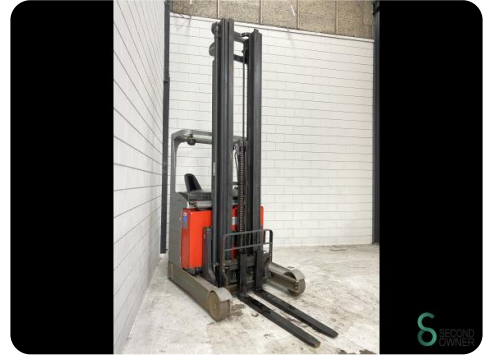

## Reach truck - Still

WKH.4252

Elektric

1800kg

19253

2017

**Brand** Still

**Model**

### Specifications

<b>Drive</b>	Elektric
<b>Capacity</b>	620Ah
<b>Battery voltage</b>	48V
<b>Free lift</b>	3200mm
<b>Overhead clearance</b>	3600mm
<b>Fork length</b>	1200mm

### Dimensions

<b>Length</b>	1900
<b>Width</b>	1270
<b>Height</b>	3600
<b>Weight</b>	3766

Havenweg 6  
6603AS Wijchen

T: +31 6 11462913  
E: [Koen@secondowner.com](mailto:Koen@secondowner.com)  
W: <https://secondowner.com>