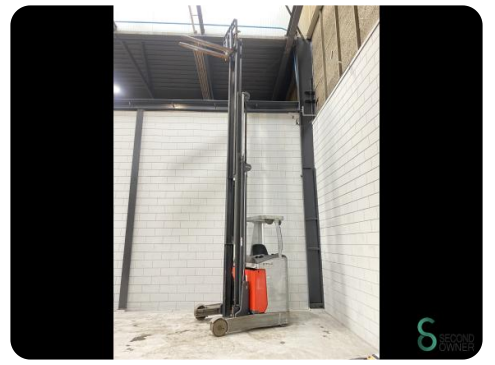

## Reach truck - Still

WKH.4252

Elektric

1800kg

19253

2017

**Brand** Still

**Model**

### Specifications

<b>Drive</b>	Elektric
<b>Capacity</b>	620Ah
<b>Battery voltage</b>	48V
<b>Free lift</b>	3200mm
<b>Overhead clearance</b>	3600mm
<b>Fork length</b>	1200mm

### Dimensions

<b>Length</b>	1900
<b>Width</b>	1270
<b>Height</b>	3600
<b>Weight</b>	3766

Havenweg 6  
6603AS Wijchen

T: +31 6 11462913  
E: [Koen@secondowner.com](mailto:Koen@secondowner.com)  
W: <https://secondowner.com>