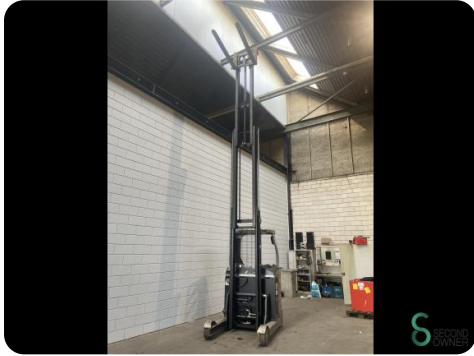

Model

Year 2014

Specifications

Drive	Elektric
Capacity	465Ah
Brand/Type	Welcome 24 3PZS 465 BO
Battery voltage	48V
Battery year of construction	2018
Options	Joystick, Doppelstock, Free-lift

Dimensions

Length	1850
Width	1250
Height	2670
Weight	2853