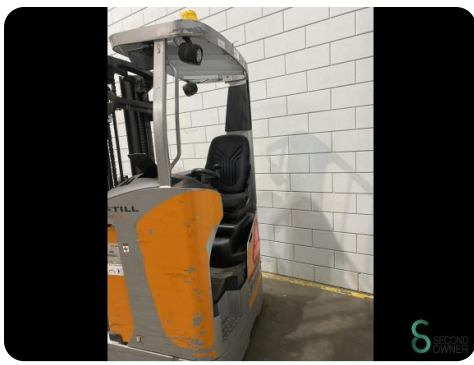

Reach truck - Still

Reach truck - Still

WKH.3948

Elektric

1000kg

4919

2016

Brand Still

Model

Year 2016

Specifications

Drive	Elektric
Capacity	465Ah
Brand/Type	Tabi 3 PZS 465
Battery voltage	48V
Battery year of construction	2016
Options	Free-lift

Dimensions

Length	1900
Width	1270
Height	2200
Weight	2980