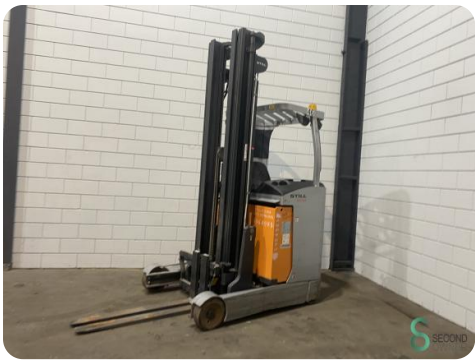

Reach truck - Still

Reach truck - Still

WKH.4069

Elektric

1400kg

6980

2019

Brand Still

Model

Year 2019

Specifications

Drive	Elektric
Capacity	620Ah
Brand/Type	Still
Battery voltage	48V
Battery year of construction	2019
Free lift	2000mm

Dimensions

Length	1900
Width	1270
Height	2200
Weight	3592