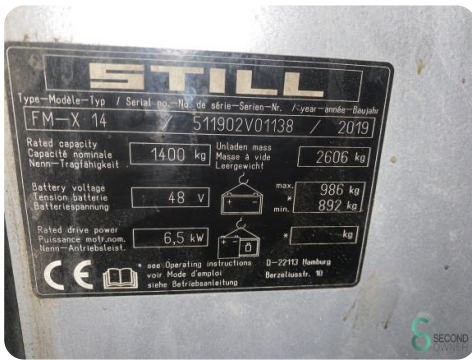

Model

Year 2019

Specifications

Drive	Elektric
Capacity	620Ah
Brand/Type	Still
Battery voltage	48V
Battery year of construction	2019
Free lift	2000mm

Dimensions

Length	1900
Width	1270
Height	2200
Weight	3592