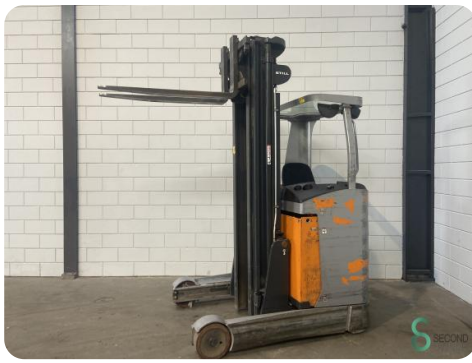

Reach truck - Still

Reach truck - Still

WKH.3855

Elektric

1400kg

7108

2018

Brand Still

Model

Year 2018

Specifications

Drive	Elektric
Capacity	465Ah
Battery voltage	48V
Options	Free-lift
Free lift	2130mm
Overhead clearance	2700mm

Dimensions

Length	1800
Width	1270
Height	2700
Weight	3400

Havenweg 6
6603AS Wijchen