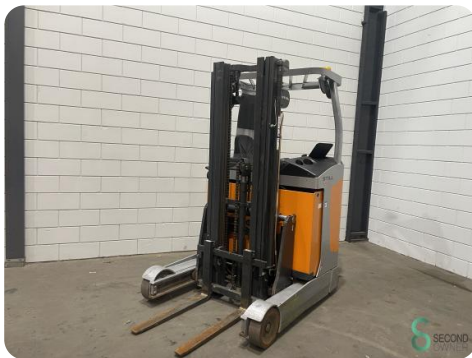

### Reach truck - Still

WKH.3949

Elektric

1000kg

9040

2016

**Brand** Still

**Model**

### Specifications

<b>Drive</b>	Elektric
<b>Capacity</b>	465Ah
<b>Brand/Type</b>	Tabi 3 PZS 465
<b>Battery voltage</b>	48V
<b>Battery year of construction</b>	2016
<b>Options</b>	Free-lift, Joystick

### Dimensions

<b>Length</b>	1800
<b>Width</b>	1270
<b>Height</b>	2200
<b>Weight</b>	3036

Havenweg 6  
6603AS Wijchen

T: +31 6 11462913  
E: Koen@secondowner.com  
W: <https://secondowner.com>