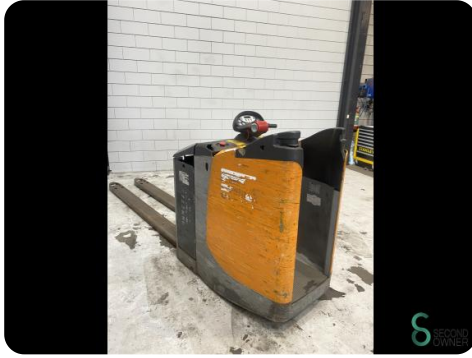

Pallet truck - Still EXU-S24

Pallet truck - Still EXU-S24

WKH.4442

Elektric

7126

2015

Brand Still

Model EXU-S24

Year 2015

Specifications

Drive	Elektric
Fork length	2400mm
Lifting capacity	2400kg
Lifting height	200mm

Dimensions

Length	3600
Width	800
Height	
Weight	1259

Havenweg 6
6603AS Wijchen

T: +31 6 11462913
E: Koen@secondowner.com
W: <https://secondowner.com>