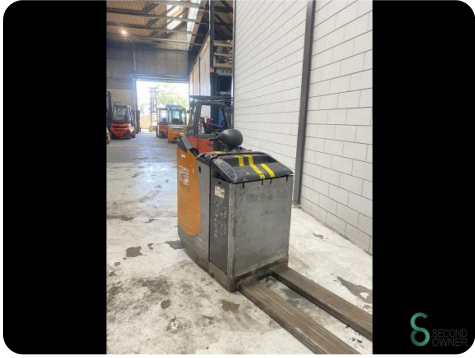

Pallet truck - Still EXU-S24

Pallet truck - Still EXU-S24

WKH.4442

Elektric

7126

2015

Brand Still

Model EXU-S24

Year 2015

Specifications

Drive	Elektric
Fork length	2400mm
Lifting capacity	2400kg
Lifting height	200mm

Dimensions

Length	3600
Width	800
Height	
Weight	1259

Havenweg 6
6603AS Wijchen

T: +31 6 11462913
E: Koen@secondowner.com
W: <https://secondowner.com>