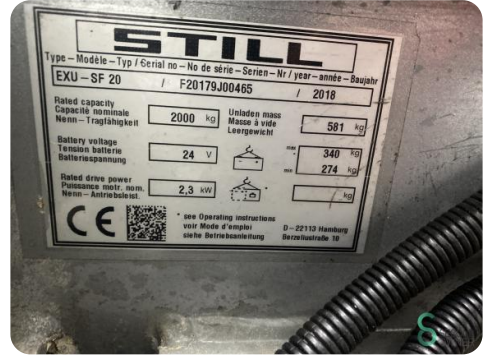

Pallet truck - Still

Pallet truck - Still

WKH.4248

Elektric

9862

2016

Brand Still

Model

Year 2016

Specifications

Drive	Elektric
Capacity	375Ah
Brand/Type	Still 3 PZS 375
Battery voltage	24V
Battery year of construction	2018
Fork length	1200mm

Dimensions

Length	2300
Width	700
Height	1400
Weight	921