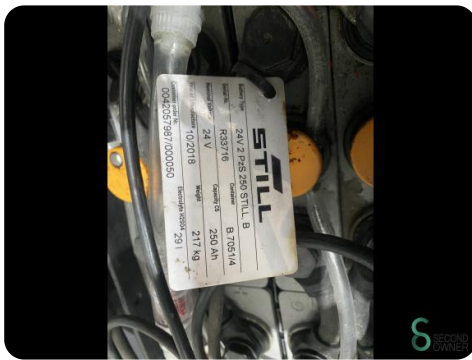

Pallet truck - Still

Pallet truck - Still

WKH.4691

Elektric

4262

2020

Brand Still

Model

Year 2020

Specifications

Drive	Elektric
Capacity	250Ah
Brand/Type	Still
Battery voltage	24V
Battery year of construction	2018
Fork length	1150mm

Dimensions

Length	1800
Width	750
Height	1400
Weight	500

Havenweg 6
6603AS Wijchen