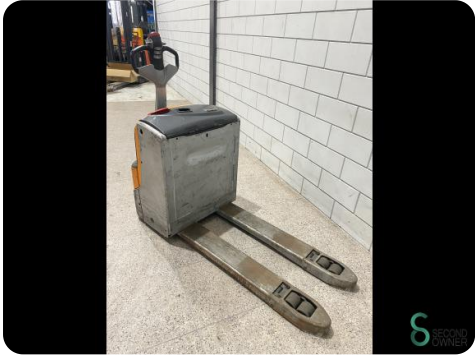

Pallet truck - Still

Pallet truck - Still

WKH.4691

Elektric

4262

2020

Brand Still

Model

Year 2020

Specifications

Drive	Elektric
Capacity	250Ah
Brand/Type	Still
Battery voltage	24V
Battery year of construction	2018
Fork length	1150mm

Dimensions

Length	1800
Width	750
Height	1400
Weight	500

Havenweg 6
6603AS Wijchen