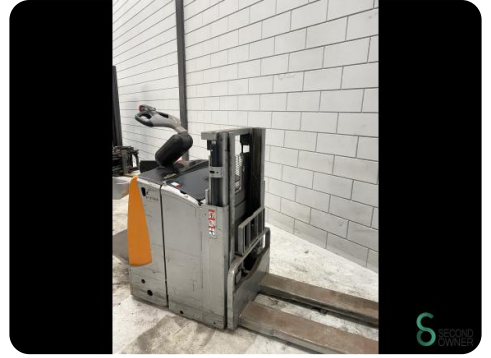

Stacker - Still

Stacker - Still

WKH.4422

Elektric

626

2018

Brand Still

Model

Year 2018

Specifications

| | |
|---------------------------|----------|
| Drive | Elektric |
| Overhead clearance | 1280mm |
| Fork length | 1150mm |
| Lifting capacity | 2000kg |
| Mast | Duplex |
| Lifting height | 1660mm |

Dimensions

| | |
|---------------|------|
| Length | 240 |
| Width | 700 |
| Height | 1280 |
| Weight | 1191 |

Havenweg 6
6603AS Wijchen

T: +31 6 11462913
E: Koen@secondowner.com
W: <https://secondowner.com>