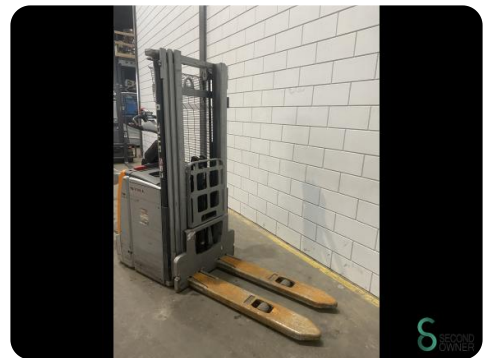

Stacker - Still

Stacker - Still

WKH.4265

Elektric

2191

2018

Brand Still

Model

Year 2018

Specifications

Drive	Elektric
Battery voltage	24V
Free lift	1450mm
Overhead clearance	1900mm
Fork length	1150mm
Lifting capacity	1600kg

Dimensions

Length	2400
Width	800
Height	1900
Weight	1575

Havenweg 6
6603AS Wijchen