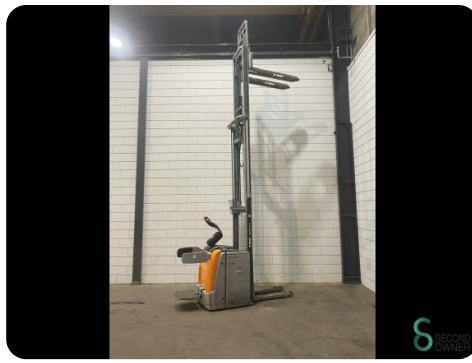

Stacker - Still

Stacker - Still

WKH.4265

Elektric

2191

2018

Brand Still

Model

Year 2018

Specifications

Drive	Elektric
Battery voltage	24V
Free lift	1450mm
Overhead clearance	1900mm
Fork length	1150mm
Lifting capacity	1600kg

Dimensions

Length	2400
Width	800
Height	1900
Weight	1575

Havenweg 6
6603AS Wijchen