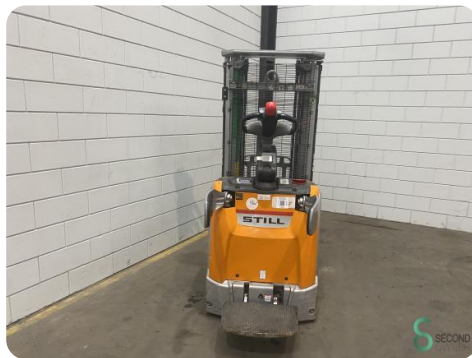

Stacker - Still

Stacker - Still

WKH.4265

Elektric

2191

2018

Brand Still

Model

Year 2018

Specifications

Drive	Elektric
Battery voltage	24V
Free lift	1450mm
Overhead clearance	1900mm
Fork length	1150mm
Lifting capacity	1600kg

Dimensions

Length	2400
Width	800
Height	1900
Weight	1575

Havenweg 6
6603AS Wijchen