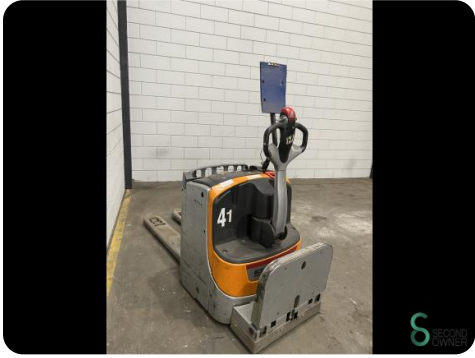

Stacker - Still

Stacker - Still

WKH.3943

Elektric

5134

2014

Brand Still

Model

Year 2014

Specifications

Drive	Elektric
Battery voltage	24V
Options	Doppelstock
Overhead clearance	1650mm
Fork length	1180mm
Lifting capacity	2000kg

Dimensions

Length	1180
Width	700
Height	1650
Weight	703