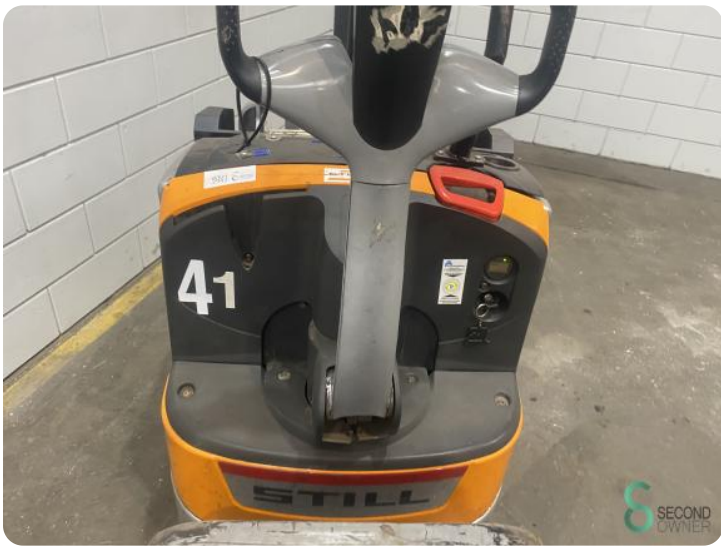

Stacker - Still

Stacker - Still

WKH.3943

Elektric

5134

2014

Brand Still

Model

Year 2014

Specifications

Drive	Elektric
Battery voltage	24V
Options	Doppelstock
Overhead clearance	1650mm
Fork length	1180mm
Lifting capacity	2000kg

Dimensions

Length	1180
Width	700
Height	1650
Weight	703