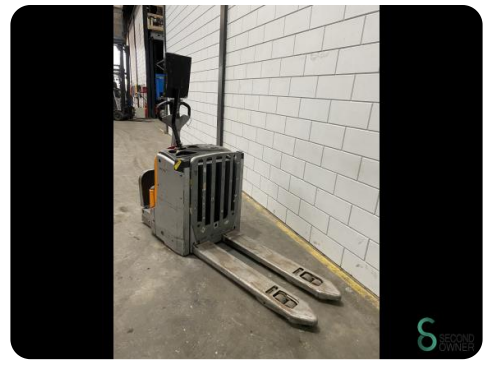

Stacker - Still

Stacker - Still

WKH.3943

Elektric

5134

2014

Brand Still

Model

Year 2014

Specifications

Drive	Elektric
Battery voltage	24V
Options	Doppelstock
Overhead clearance	1650mm
Fork length	1180mm
Lifting capacity	2000kg

Dimensions

Length	1180
Width	700
Height	1650
Weight	703