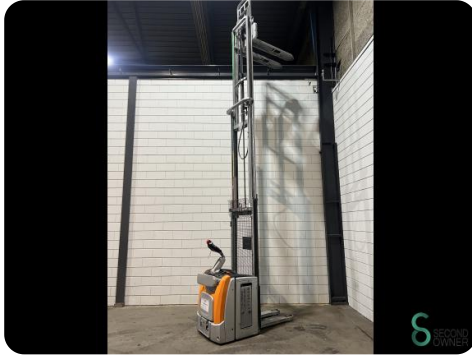

Stacker - Still

Stacker - Still

WKH.4240

Elektric

7202

2019

Brand Still

Model

Year 2019

Specifications

Drive	Elektric
Capacity	375Ah
Brand/Type	Still 24V 3PZS375
Battery voltage	24V
Free lift	1800mm
Overhead clearance	2270mm

Dimensions

Length	2050
Width	810
Height	2270
Weight	1610

Havenweg 6
6603AS Wijchen