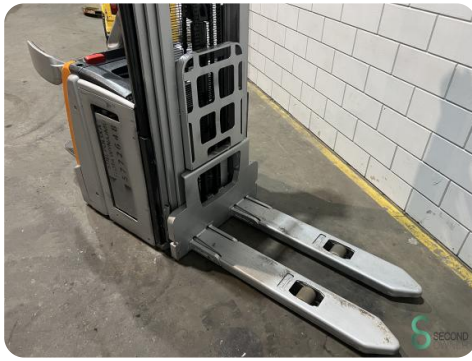

Stacker - Still

Stacker - Still

WKH.4240

Elektric

7202

2019

Brand Still

Model

Year 2019

Specifications

Drive	Elektric
Capacity	375Ah
Brand/Type	Still 24V 3PZS375
Battery voltage	24V
Free lift	1800mm
Overhead clearance	2270mm

Dimensions

Length	2050
Width	810
Height	2270
Weight	1610

Havenweg 6
6603AS Wijchen