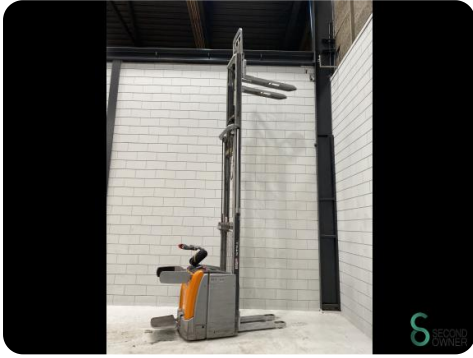

Stacker - Still

Stacker - Still

WKH.4326

Elektric

4125

2018

Brand Still

Model

Year 2018

Specifications

Drive	Elektric
Battery voltage	24V
Free lift	4350mm
Overhead clearance	1920mm
Fork length	1150mm
Lifting capacity	1600kg

Dimensions

Length	2400
Width	800
Height	1920
Weight	1590

Havenweg 6
6603AS Wijchen