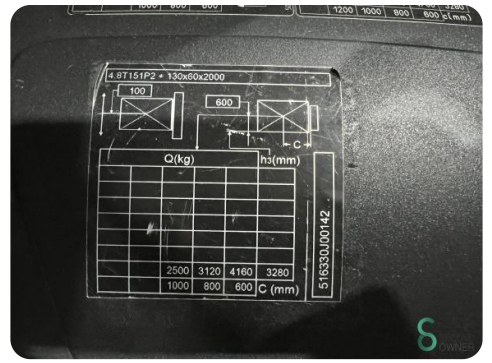

Brand Still

Model

Year 2018

Specifications

Drive	Elektric
Capacity	930Ah
Battery voltage	80V
Options	Full cabin, Non-marking tires, Work lights
Overhead clearance	2480mm
Attachment	Side-shift, Fork positioner

Dimensions

Length	2960
Width	1390
Height	2480
Weight	7700

Havenweg 6
6603AS Wijchen

T: +31 6 11462913
E: Koen@secondowner.com
W: <https://secondowner.com>