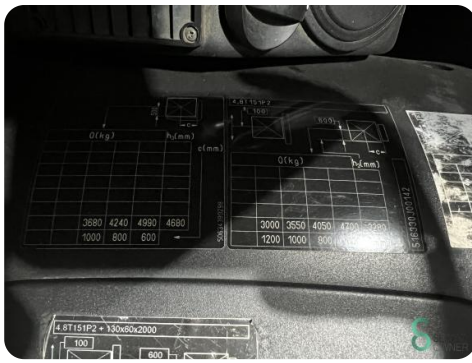

Brand Still

Model

Year 2018

Specifications

Drive	Elektric
Capacity	930Ah
Battery voltage	80V
Options	Full cabin, Non-marking tires, Work lights
Overhead clearance	2480mm
Attachment	Side-shift, Fork positioner

Dimensions

Length	2960
Width	1390
Height	2480
Weight	7700

Havenweg 6
6603AS Wijchen

T: +31 6 11462913
E: Koen@secondowner.com
W: <https://secondowner.com>