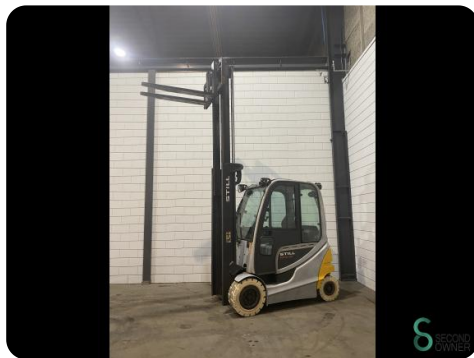

Forklift - Still

Forklift - Still

WKH.3716

Elektric

3670mm

3000kg

12170

2018

Brand Still

Model

Year 2018

Specifications

Drive Elektric

Capacity 620Ah

Battery voltage 80V

Battery year of construction 2018

Options Full cabin, Work lights

Overhead clearance 2500mm

Dimensions

Length 2403

Width 1198

Height 2525

Weight 5152

Havenweg 6
6603AS Wijchen