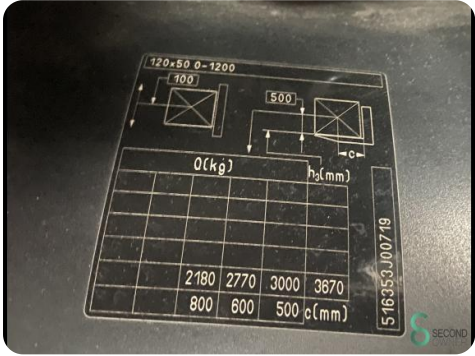

Options Full cabin, Work lights

Overhead clearance 2500mm

Dimensions

Length 2403

Width 1198

Height 2525

Weight 5152

Havenweg 6
6603AS Wijchen