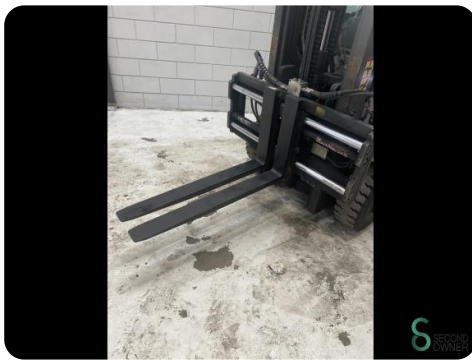

Brand Still

Model

Year 2019

Specifications

Drive	LPG
Options	Full cabin, Work lights, Verwarming, Free-lift
Free lift	1620mm
Maximum fork width	1060mm
Overhead clearance	2300mm
Attachment	Side-shift, Fork positioner

Dimensions

Length	2600
Width	1200
Height	2300
Weight	3817

Havenweg 6
6603AS Wijchen

T: +31 6 11462913
E: Koen@secondowner.com
W: <https://secondowner.com>