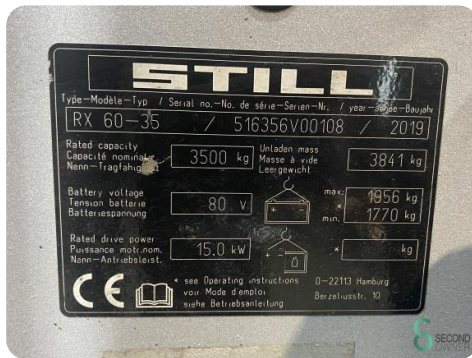

### Specifications

<b>Drive</b>	Elektric
<b>Capacity</b>	775Ah
<b>Brand/Type</b>	Still
<b>Battery year of construction</b>	2019
<b>Overhead clearance</b>	2950mm
<b>Attachment</b>	Side-shift

### Dimensions

<b>Length</b>	2523
<b>Width</b>	1300
<b>Height</b>	2950
<b>Weight</b>	5797

Havenweg 6  
6603AS Wijchen

T: +31 6 11462913  
E: Koen@secondowner.com  
W: <https://secondowner.com>