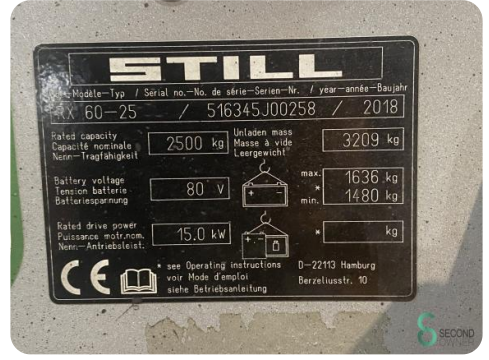

Brand Still

Model

Year 2018

Specifications

Drive	Elektric
Capacity	620Ah
Battery test result	91%
Brand/Type	GNB 4 PZS 620
Free lift	1300mm
Overhead clearance	2140mm

Dimensions

Length	2500
Width	1200
Height	2140
Weight	4651