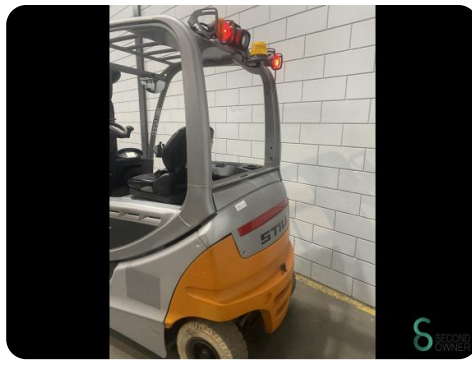

Forklift - Still

Forklift - Still

WKH.4274

Elektric

4500mm

2500kg

2191

2018

Brand Still

Model

Year 2018

Specifications

Drive	Elektric
Capacity	620Ah
Battery test result	91%
Brand/Type	GNB 4 PZS 620
Free lift	1300mm
Overhead clearance	2140mm

Dimensions

Length	2500
Width	1200
Height	2140
Weight	4651