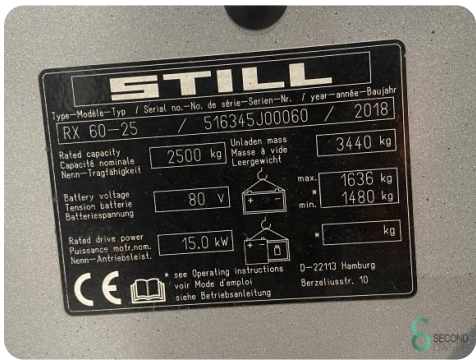

Forklift - Still

Forklift - Still

WKH.4378

Elektric

5400mm

2500kg

3165

2018

Brand Still

Model

Year 2018

Specifications

Drive	Elektric
Capacity	620Ah
Brand/Type	Hoppecke 80 V4HPZS 629
Battery year of construction	2017
Free lift	1650mm
Overhead clearance	2500mm

Dimensions

Length	2328
Width	1200
Height	2500
Weight	4651