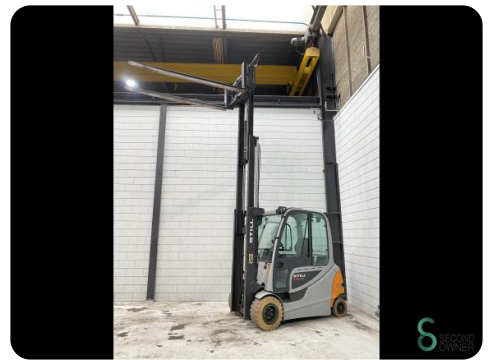

## Forklift - Still

WKH.4686

Elektric

4600mm

3500kg

11528

2018

**Brand** Still

### Specifications

**Drive** Elektric

**Capacity** 775Ah

**Brand/Type** 5 PZS  
775

**Battery voltage** 80V

**Battery year of construction** 2018

**Options** Free-lift,  
Full cabin,  
Work lights,  
Non-marking tires

### Dimensions

**Length** 2450

**Width** 1300

**Height** 2240

**Weight** 5539

Havenweg 6  
6603AS Wijchen

T: +31 6 11462913  
E: Koen@secondowner.com  
W: <https://secondowner.com>