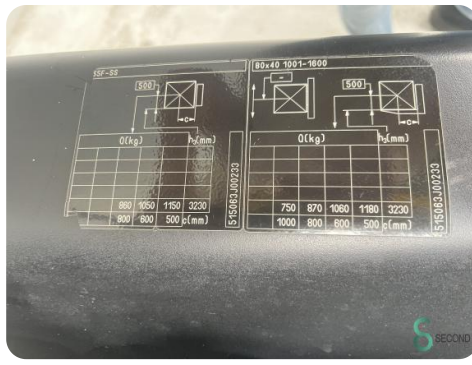

Brand Still

Model

Year 2018

Specifications

Drive	Elektric
Capacity	875Ah
Brand/Type	Tabi 24V 7 PZS 875
Battery voltage	24V
Battery year of construction	2018
Overhead clearance	2120mm

Dimensions

Length	1750
Width	1000
Height	2120
Weight	2688