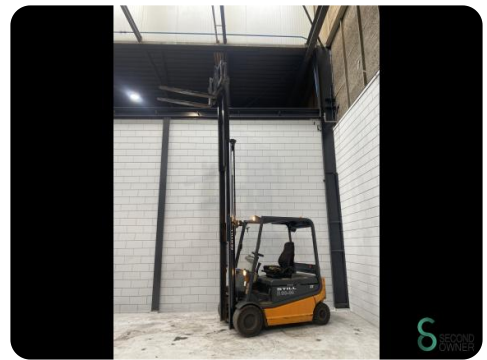

Options Free-lift,
Work
lights

Free lift 1670mm

Dimensions

Length 2600

Width 1350

Height 2300

Weight 5245

Havenweg 6
6603AS Wijchen