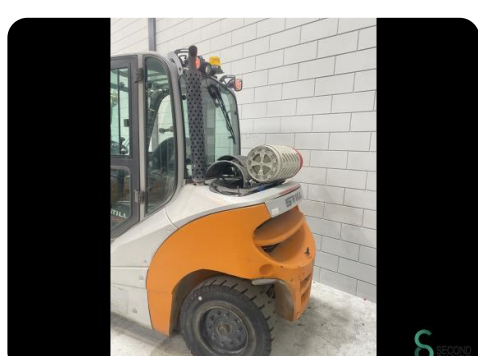

Forklift - Still

Forklift - Still

WKH.4611

LPG

3050mm

5000kg

3628

2017

Brand Still

Model

Year 2017

Specifications

Drive	LPG
Overhead clearance	2350mm
Attachment	3rd valve to fork carriage
Fork length	1300mm
Lifting capacity	5000kg
Mast	Duplex

Dimensions

Length	3100
Width	1500
Height	2350
Weight	7188