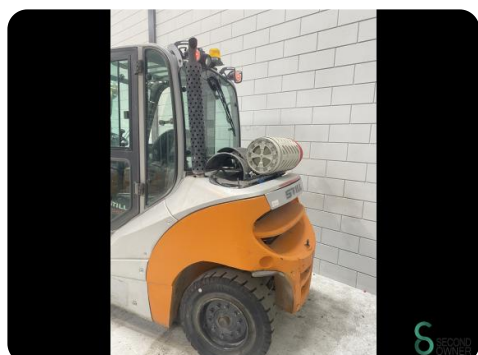

Forklift - Still

Forklift - Still

WKH.4611

LPG

3050mm

5000kg

3628

2017

Brand Still

Model

Year 2017

Specifications

Drive	LPG
Overhead clearance	2350mm
Attachment	3rd valve to fork carriage
Fork length	1300mm
Lifting capacity	5000kg
Mast	Duplex

Dimensions

Length	3100
Width	1500
Height	2350
Weight	7188