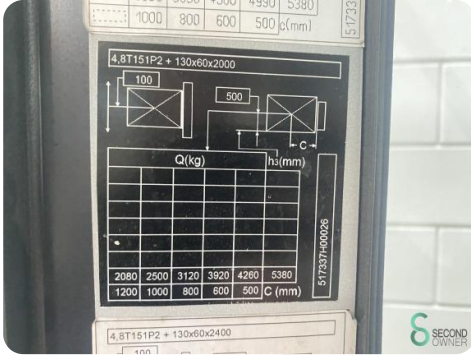

Brand Still

Model

Year 2017

Specifications

Drive	LPG
Overhead clearance	2350mm
Attachment	3rd valve to fork carriage
Fork length	1300mm
Lifting capacity	5000kg
Mast	Duplex

Dimensions

Length	3100
Width	1500
Height	2350
Weight	7188