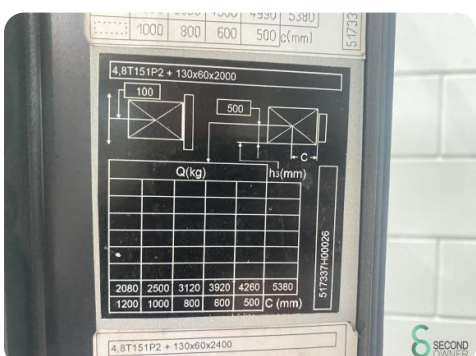

Brand Still

Model

Year 2017

Specifications

Drive	LPG
Overhead clearance	2350mm
Attachment	3rd valve to fork carriage
Fork length	1300mm
Lifting capacity	5000kg
Mast	Duplex

Dimensions

Length	3100
Width	1500
Height	2350
Weight	7188