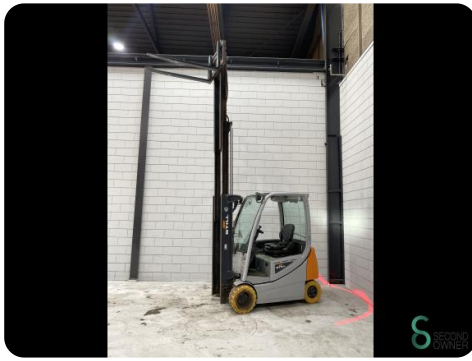

Brand Still

Model

Year 2018

Specifications

Drive	Elektric
Capacity	625Ah
Brand/Type	Hoppecke
Battery year of construction	2018
Free lift	1550mm
Overhead clearance	2000mm

Dimensions

Length	2130
Width	1200
Height	2000
Weight	3702