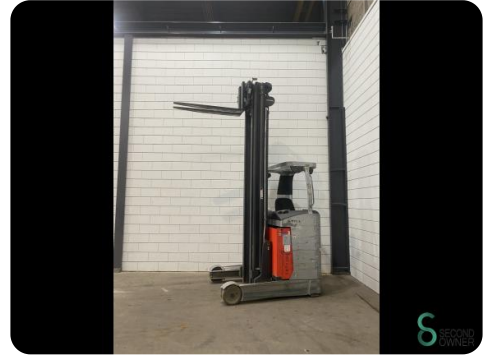

Reach truck - Still

Reach truck - Still

WKH.4231

Elektric

1400kg

19038

2017

Brand Still

Model

Year 2017

Specifications

Drive	Elektric
Capacity	620Ah
Brand/Type	GNB 04 EPZS 0620 SC
Battery voltage	48V
Battery year of construction	2019
Free lift	3130mm

Dimensions

Length	1900
Width	1270
Height	3600
Weight	3807