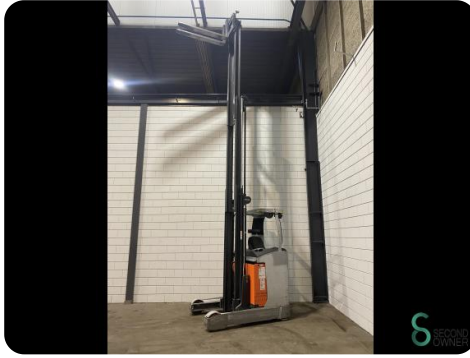

Model

Year 2018

Specifications

Drive	Elektric
Capacity	620Ah
Brand/Type	Still
Battery voltage	48V
Battery year of construction	2022
Free lift	2000mm

Dimensions

Length	1900
Width	1270
Height	2700
Weight	3635