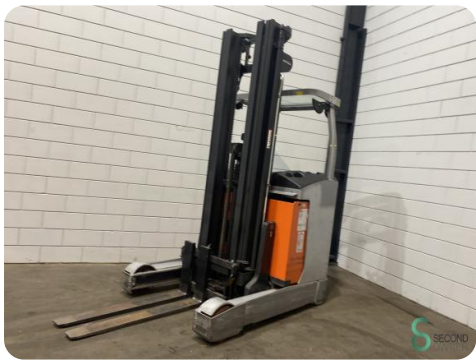

Reach truck - Still

Reach truck - Still

WKH.4071

Elektric

1700kg

11677

2018

Brand Still

Model

Year 2018

Specifications

Drive	Elektric
Capacity	620Ah
Brand/Type	Still
Battery voltage	48V
Battery year of construction	2022
Free lift	2000mm

Dimensions

Length	1900
Width	1270
Height	2700
Weight	3635