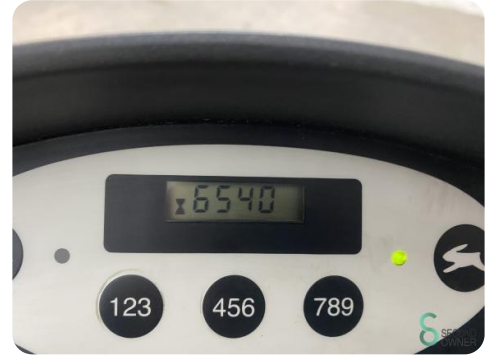

Havenweg 6
6603AS Wijchen

T: +31 6 11462913
E: Koen@secondowner.com
W: <https://secondowner.com>