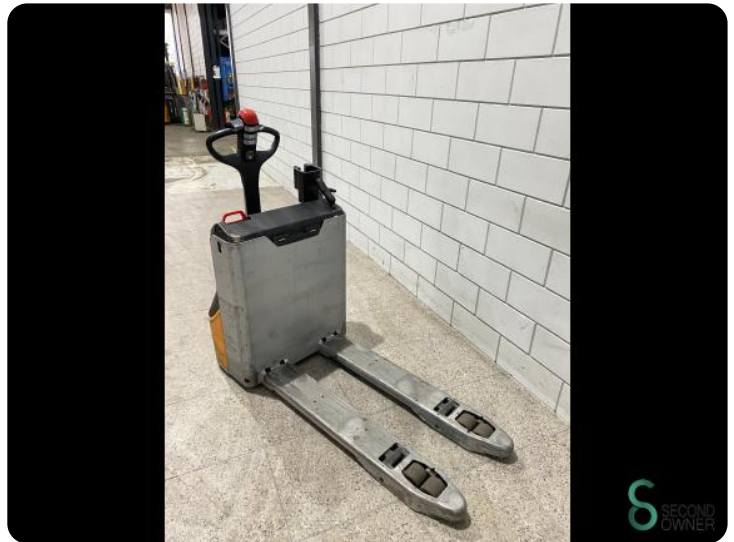

Pallet truck - Still ECU14

Pallet truck - Still ECU14

WKH5.626

Elektric

1162

2021

Brand Still

Model ECU14

Year 2021

Specifications

Drive	Elektric
Fork length	1150mm
Lifting capacity	1400kg
Lifting height	200mm
Fork width	560mm

Dimensions

Length	1600
Width	700
Height	1350
Weight	357

Havenweg 6
6603AS Wijchen

T: +31 6 11462913
E: Koen@secondowner.com
W: <https://secondowner.com>