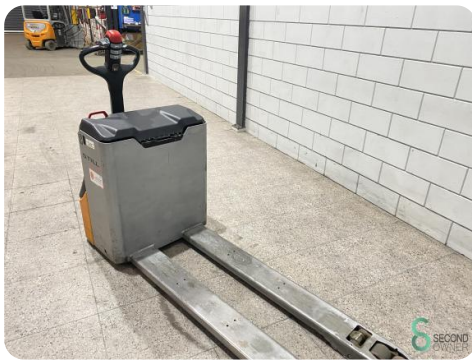

Pallet truck - Still ECU16

Pallet truck - Still ECU16

WKH6.250

Elektric

1367

2021

Brand Still

Model ECU16

Year 2021

Specifications

Drive	Elektric
Capacity	250Ah
Brand/Type	Still
Battery voltage	24V
Battery year of construction	2021
Inspection valid until	06.2025

Dimensions

Length	2300
Width	800
Height	1350
Weight	601