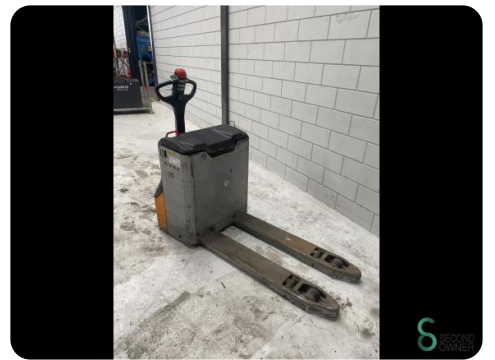

Pallet truck - Still ECU16

Pallet truck - Still ECU16

WKH.4503

Elektric

2388

2018

Brand Still

Model ECU16

Year 2018

Specifications

Drive	Elektric
Battery voltage	24V
Fork length	1150mm
Lifting capacity	1600kg
Lifting height	200mm

Dimensions

Length	1700
Width	750
Height	1350
Weight	520

Havenweg 6
6603AS Wijchen