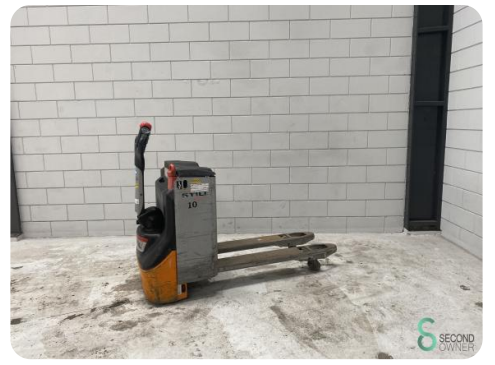

Pallet truck - Still ECU16

Pallet truck - Still ECU16

WKH.4503

Elektric

2388

2018

Brand Still

Model ECU16

Year 2018

Specifications

Drive	Elektric
Battery voltage	24V
Fork length	1150mm
Lifting capacity	1600kg
Lifting height	200mm

Dimensions

Length	1700
Width	750
Height	1350
Weight	520

Havenweg 6
6603AS Wijchen