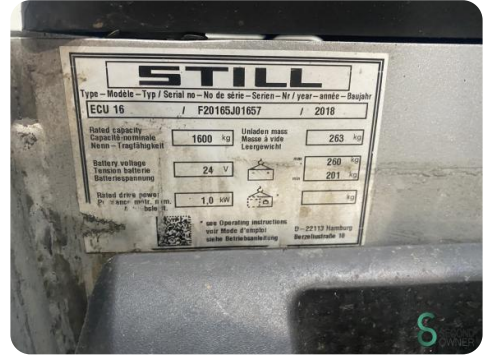

Pallet truck - Still ECU16

Pallet truck - Still ECU16

WKH.3779

Elektric

2394

2018

Brand Still

Model ECU16

Year 2018

Specifications

Drive	Elektric
Battery voltage	24V
Fork length	1150mm
Lifting capacity	1600kg
Lifting height	200mm
Fork width	550mm

Dimensions

Length	1550
Width	550
Height	1400
Weight	

Havenweg 6
6603AS Wijchen