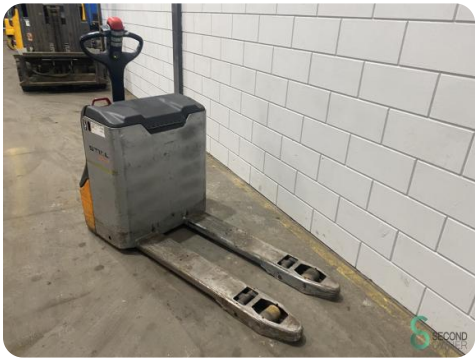

Pallet truck - Still ECU16

Pallet truck - Still ECU16

WKH.3779

Elektric

2394

2018

Brand Still

Model ECU16

Year 2018

Specifications

Drive	Elektric
Battery voltage	24V
Fork length	1150mm
Lifting capacity	1600kg
Lifting height	200mm
Fork width	550mm

Dimensions

Length	1550
Width	550
Height	1400
Weight	

Havenweg 6
6603AS Wijchen