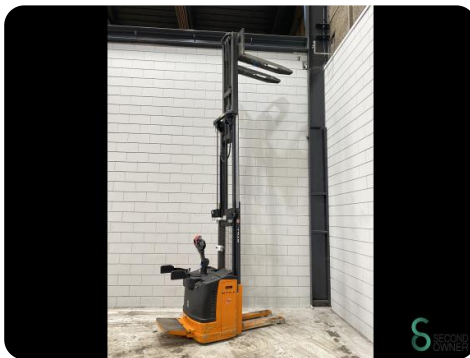

Stacker - Still EGV-S14

Stacker - Still EGV-S14

WKH.4709

Elektric

3423

2007

Brand Still

Model EGV-S14

Year 2007

Specifications

Drive	Elektric
Capacity	345Ah
Brand/Type	3 PZS 345 FMP
Battery voltage	24V
Battery year of construction	2007
Inspection valid until	Fiamm motive power

Dimensions

Length	2300
Width	800
Height	1970
Weight	1363