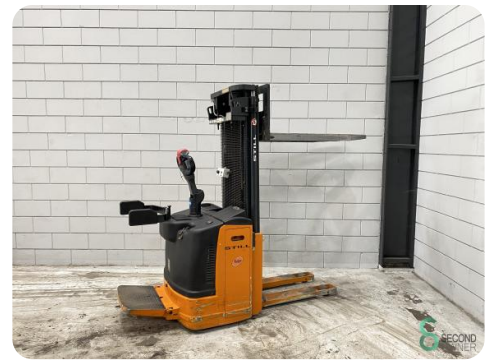

Stacker - Still EGV-S14

Stacker - Still EGV-S14

WKH.4709

Elektric

3423

2007

Brand Still

Model EGV-S14

Year 2007

Specifications

Drive	Elektric
Capacity	345Ah
Brand/Type	3 PZS 345 FMP
Battery voltage	24V
Battery year of construction	2007
Inspection valid until	Fiamm motive power

Dimensions

Length	2300
Width	800
Height	1970
Weight	1363