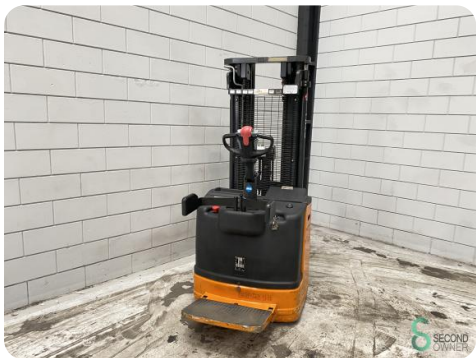

Stacker - Still EGV-S14

Stacker - Still EGV-S14

WKH.4709

Elektric

3423

2007

Brand Still

Model EGV-S14

Year 2007

Specifications

Drive	Elektric
Capacity	345Ah
Brand/Type	3 PZS 345 FMP
Battery voltage	24V
Battery year of construction	2007
Inspection valid until	Fiamm motive power

Dimensions

Length	2300
Width	800
Height	1970
Weight	1363