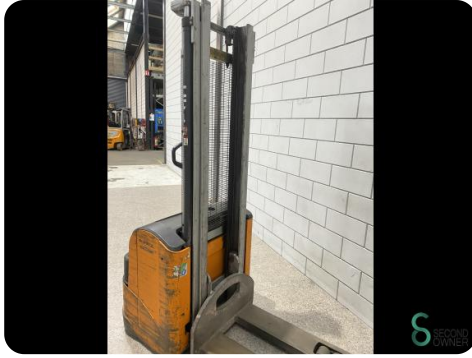

Stacker - Still EGV16

Stacker - Still EGV16

WKH.4786

Elektric

930

2006

Brand Still

Model EGV16

Year 2006

Specifications

Drive	Elektric
Capacity	375Ah
Battery voltage	24V
Overhead clearance	2130mm
Fork length	1200mm
Lifting capacity	1600kg

Dimensions

Length	2000
Width	850
Height	2130
Weight	1046

Havenweg 6
6603AS Wijchen