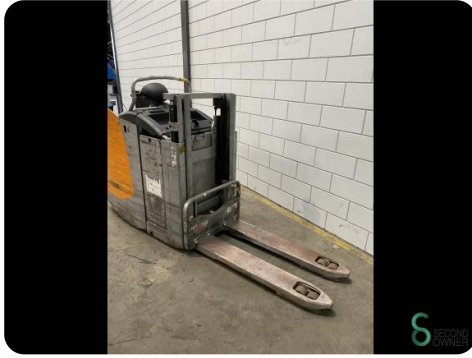

Stacker - Still EXD-S20

Stacker - Still EXD-S20

WKH.4211

Elektric

8408

2019

Brand Still

Model EXD-S20

Year 2019

Specifications

Drive	Elektric
Battery voltage	24V
Options	Doppelstock
Overhead clearance	1400mm
Fork length	1150mm
Lifting capacity	2000kg

Dimensions

Length	500
Width	550
Height	1400
Weight	1572