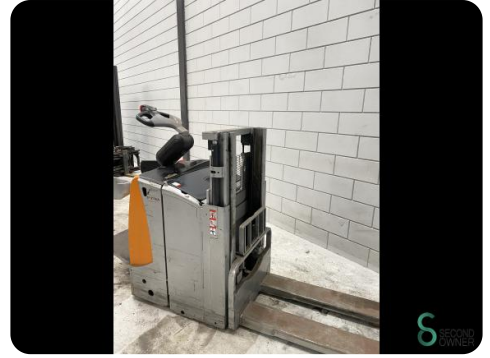

Havenweg 6
6603AS Wijchen

T: +31 6 11462913
E: Koen@secondowner.com
W: <https://secondowner.com>