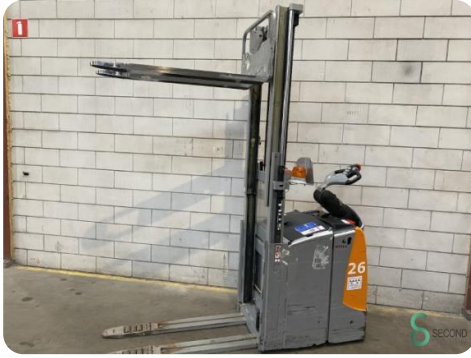

Stacker - Still EXD-SF20

Stacker - Still EXD-SF20

WKH.2153

4400

2013

Brand Still

Model EXD-SF20

Year 2013

Specifications

Options	tribe_selection_1
Overhead clearance	1560mm
Fork length	1150mm
Lifting capacity	1000kg
Mast	Duplex
Lifting height	2080mm

Dimensions

Length	2200
Width	800
Height	1560
Weight	1200

Havenweg 6
6603AS Wijchen