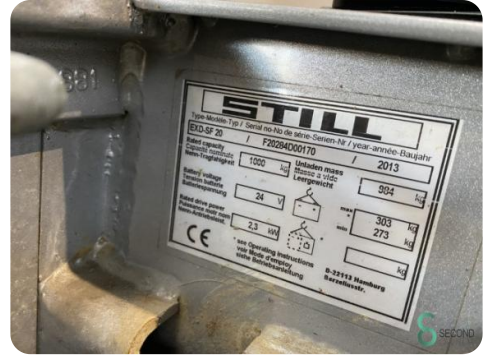

Stacker - Still EXD-SF20

Stacker - Still EXD-SF20

WKH.2153

4400

2013

Brand Still

Model EXD-SF20

Year 2013

Specifications

Options	tribe_selection_1
Overhead clearance	1560mm
Fork length	1150mm
Lifting capacity	1000kg
Mast	Duplex
Lifting height	2080mm

Dimensions

Length	2200
Width	800
Height	1560
Weight	1200

Havenweg 6
6603AS Wijchen