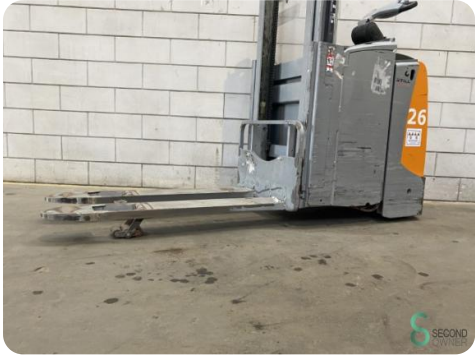

Stacker - Still EXD-SF20

Stacker - Still EXD-SF20

WKH.2153

4400

2013

Brand Still

Model EXD-SF20

Year 2013

Specifications

Options	tribe_selection_1
Overhead clearance	1560mm
Fork length	1150mm
Lifting capacity	1000kg
Mast	Duplex
Lifting height	2080mm

Dimensions

Length	2200
Width	800
Height	1560
Weight	1200

Havenweg 6
6603AS Wijchen