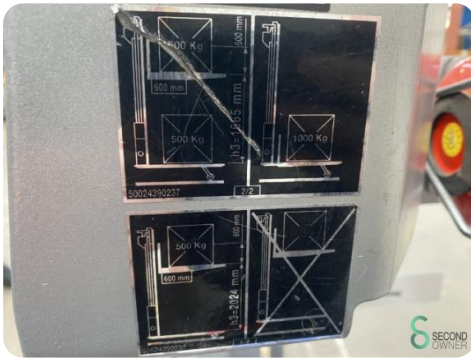

Stacker - Still EXD-SF20

Stacker - Still EXD-SF20

WKH.2153

4400

2013

Brand Still

Model EXD-SF20

Year 2013

Specifications

Options	tribe_selection_1
Overhead clearance	1560mm
Fork length	1150mm
Lifting capacity	1000kg
Mast	Duplex
Lifting height	2080mm

Dimensions

Length	2200
Width	800
Height	1560
Weight	1200

Havenweg 6
6603AS Wijchen