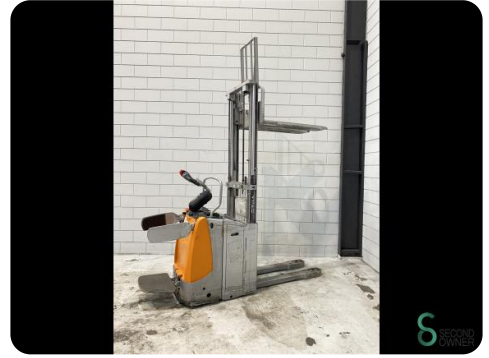

Havenweg 6
6603AS Wijchen

T: +31 6 11462913
E: Koen@secondowner.com
W: <https://secondowner.com>