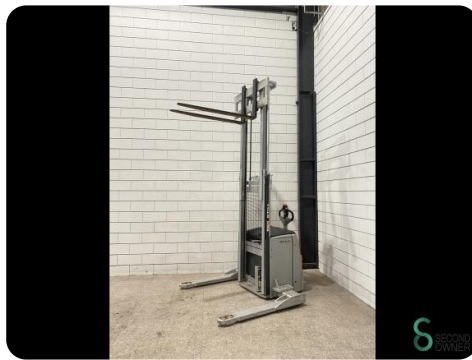

Stacker - Still EXP-20

Stacker - Still EXP-20

WKH5.486

Elektric

1981

2019

Brand Still

Model EXP-20

Year 2019

Specifications

Drive Elektric

Capacity 345Ah

Battery voltage 24V

Inspection valid until 02.2025

Options tribe_selection_lists.options.Dreuspuur

Overhead clearance 1990mm

Dimensions

Length 2350

Width 1550

Height 1900

Weight 1440

Havenweg 6
6603AS Wijchen

T: +31 6 11462913
E: Koen@secondowner.com
W: <https://secondowner.com>