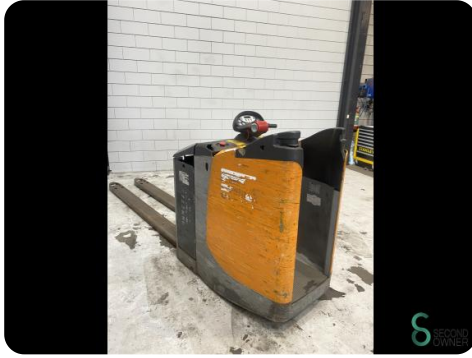

## Pallet truck - Still EXU-S24

## Pallet truck - Still EXU-S24

WKH.4442

Elektric

7126

2015

**Brand** Still

**Model** EXU-S24

**Year** 2015

### Specifications

<b>Drive</b>	Elektric
<b>Fork length</b>	2400mm
<b>Lifting capacity</b>	2400kg
<b>Lifting height</b>	200mm

### Dimensions

<b>Length</b>	3600
<b>Width</b>	800
<b>Height</b>	
<b>Weight</b>	1259

Havenweg 6  
6603AS Wijchen

T: +31 6 11462913  
E: [Koen@secondowner.com](mailto:Koen@secondowner.com)  
W: <https://secondowner.com>