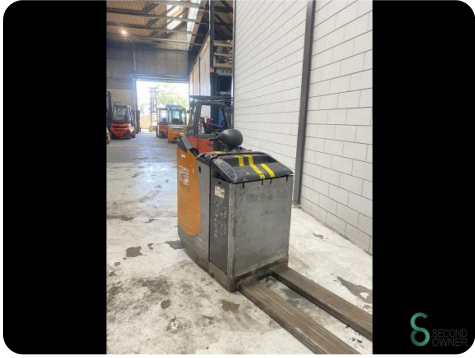

## Pallet truck - Still EXU-S24

## Pallet truck - Still EXU-S24

WKH.4442

Elektric

7126

2015

**Brand** Still

**Model** EXU-S24

**Year** 2015

### Specifications

<b>Drive</b>	Elektric
<b>Fork length</b>	2400mm
<b>Lifting capacity</b>	2400kg
<b>Lifting height</b>	200mm

### Dimensions

<b>Length</b>	3600
<b>Width</b>	800
<b>Height</b>	
<b>Weight</b>	1259

Havenweg 6  
6603AS Wijchen

T: +31 6 11462913  
E: [Koen@secondowner.com](mailto:Koen@secondowner.com)  
W: <https://secondowner.com>