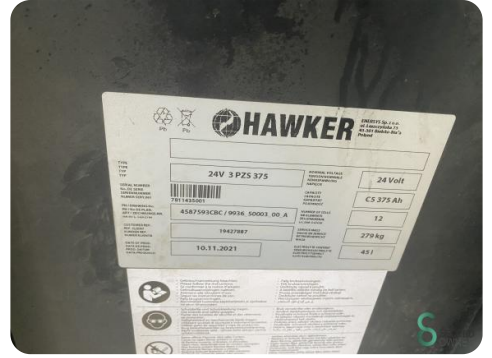

Pallet truck - Still EXU-SF20

Pallet truck - Still EXU-SF20

WKH6.450

2018

10440

Elektric

Brand Still

Model EXU-SF20

Year 2018

Specifications

Drive	Elektric
Capacity	375Ah
Brand/Type	Hawker
Battery voltage	24V
Battery year of construction	2021
Fork length	1200mm

Dimensions

Length	2300
Width	750
Height	1350
Weight	928

Havenweg 6
6603AS Wijchen