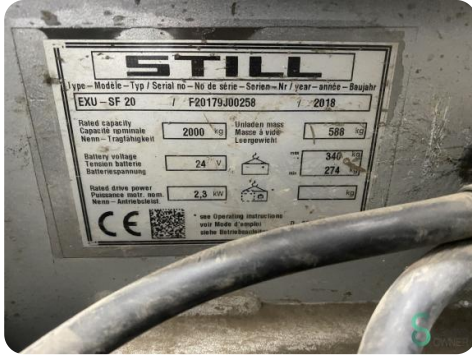

Pallet truck - Still EXU-SF20

Pallet truck - Still EXU-SF20

WKH6.450

2018

10440

Elektric

Brand Still

Model EXU-SF20

Year 2018

Specifications

Drive	Elektric
Capacity	375Ah
Brand/Type	Hawker
Battery voltage	24V
Battery year of construction	2021
Fork length	1200mm

Dimensions

Length	2300
Width	750
Height	1350
Weight	928

Havenweg 6
6603AS Wijchen