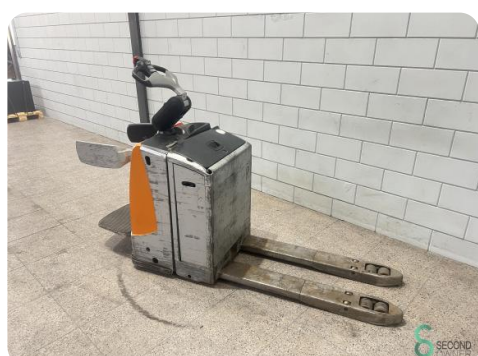

Pallet truck - Still EXU-SF20

Pallet truck - Still EXU-SF20

WKH.4408

Elektric

4982

2017

Brand Still

Model EXU-SF20

Year 2017

Specifications

Drive	Elektric
Battery voltage	24V
Battery year of construction	2018
Fork length	1190mm
Lifting capacity	2000kg
Lifting height	180mm

Dimensions

Length	1900
Width	720
Height	1460
Weight	830