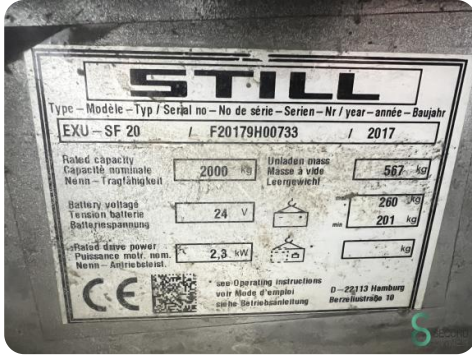

Pallet truck - Still EXU-SF20

Pallet truck - Still EXU-SF20

WKH.4408

Elektric

4982

2017

Brand Still

Model EXU-SF20

Year 2017

Specifications

Drive	Elektric
Battery voltage	24V
Battery year of construction	2018
Fork length	1190mm
Lifting capacity	2000kg
Lifting height	180mm

Dimensions

Length	1900
Width	720
Height	1460
Weight	830