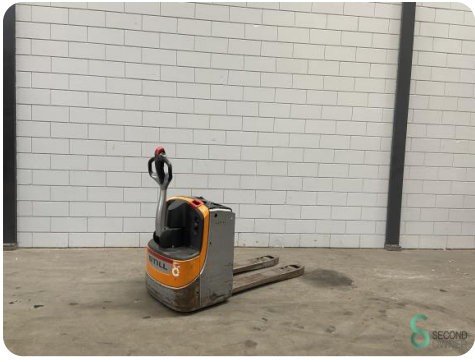

Pallet truck - Still EXU16

Pallet truck - Still EXU16

WKH.3557

Elektric

5103

2014

Brand	Still
Model	EXU16
Year	2014

Specifications

Drive	Elektric
Battery voltage	24V
Fork length	1550mm
Lifting capacity	1600kg
Lifting height	200mm
Fork width	550mm

Dimensions

Length	2200
Width	800
Height	200
Weight	499

Havenweg 6
6603AS Wijchen

T: +31 6 11462913
E: Koen@secondowner.com
W: <https://secondowner.com>