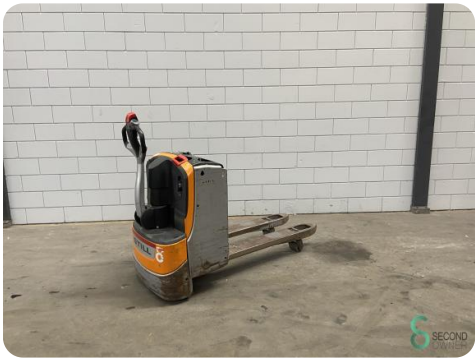

Pallet truck - Still EXU16

Pallet truck - Still EXU16

WKH.3557

Elektric

5103

2014

Brand	Still
Model	EXU16
Year	2014

Specifications

Drive	Elektric
Battery voltage	24V
Fork length	1550mm
Lifting capacity	1600kg
Lifting height	200mm
Fork width	550mm

Dimensions

Length	2200
Width	800
Height	200
Weight	499

Havenweg 6
6603AS Wijchen

T: +31 6 11462913
E: Koen@secondowner.com
W: <https://secondowner.com>