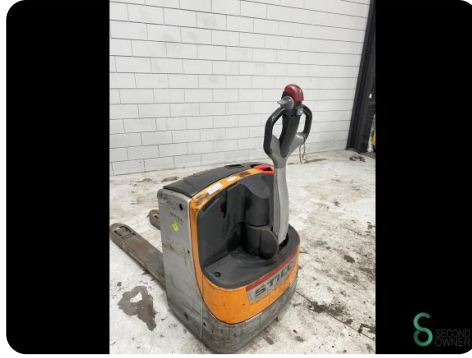

Pallet truck - Still EXU18

Pallet truck - Still EXU18

WKH.4692

Elektric

498

2019

Brand Still

Model EXU18

Year 2019

Specifications

Drive	Elektric
Battery voltage	24V
Fork length	1150mm
Lifting capacity	1800kg
Lifting height	200mm
Fork width	560mm

Dimensions

Length	1700
Width	800
Height	1400
Weight	499

Havenweg 6
6603AS Wijchen