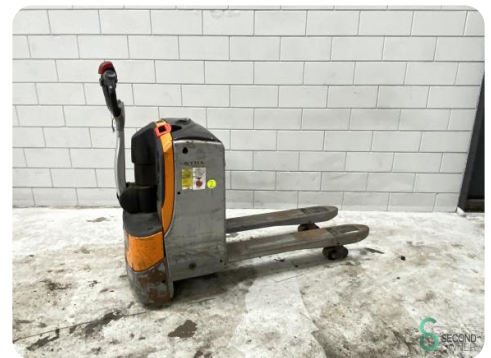

Pallet truck - Still EXU18

Pallet truck - Still EXU18

WKH.4692

Elektric

498

2019

Brand Still

Model EXU18

Year 2019

Specifications

Drive	Elektric
Battery voltage	24V
Fork length	1150mm
Lifting capacity	1800kg
Lifting height	200mm
Fork width	560mm

Dimensions

Length	1700
Width	800
Height	1400
Weight	499

Havenweg 6
6603AS Wijchen