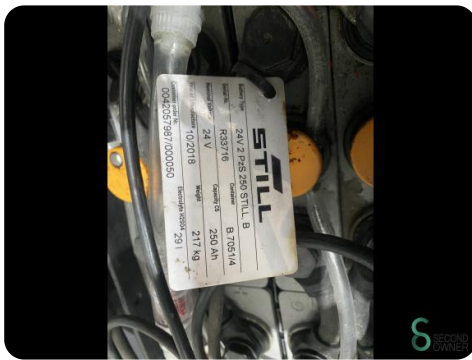

Pallet truck - Still EXU18

Pallet truck - Still EXU18

WKH.4691

Elektric

4262

2020

Brand Still

Model EXU18

Year 2020

Specifications

Drive	Elektric
Capacity	250Ah
Brand/Type	Still
Battery voltage	24V
Battery year of construction	2018
Fork length	1150mm

Dimensions

Length	1800
Width	750
Height	1400
Weight	500

Havenweg 6
6603AS Wijchen