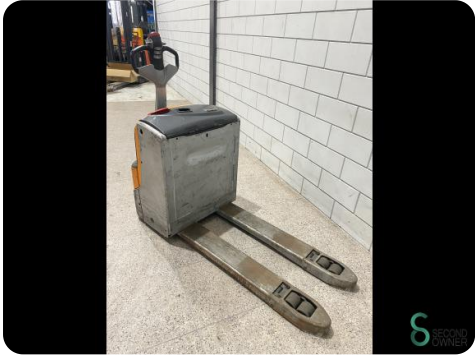

Pallet truck - Still EXU18

Pallet truck - Still EXU18

WKH.4691

Elektric

4262

2020

Brand Still

Model EXU18

Year 2020

Specifications

Drive	Elektric
Capacity	250Ah
Brand/Type	Still
Battery voltage	24V
Battery year of construction	2018
Fork length	1150mm

Dimensions

Length	1800
Width	750
Height	1400
Weight	500

Havenweg 6
6603AS Wijchen