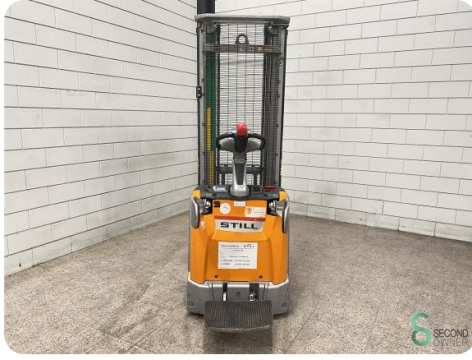

Stacker - Still EXV-SF14

Stacker - Still EXV-SF14

WKH6.252

Elektric

3884

2019

Brand Still

Model EXV-SF14

Year 2019

Specifications

Drive	Elektric
Capacity	375Ah
Brand/Type	Still
Battery voltage	24V
Battery year of construction	2018
Options	Free-lift

Dimensions

Length	2400
Width	800
Height	2370
Weight	1628

mm	600	500	400	
	600	600	600	kg 5702 mm
	950	950	950	kg 4352 mm
	1400	1400	1400	kg 3280 mm