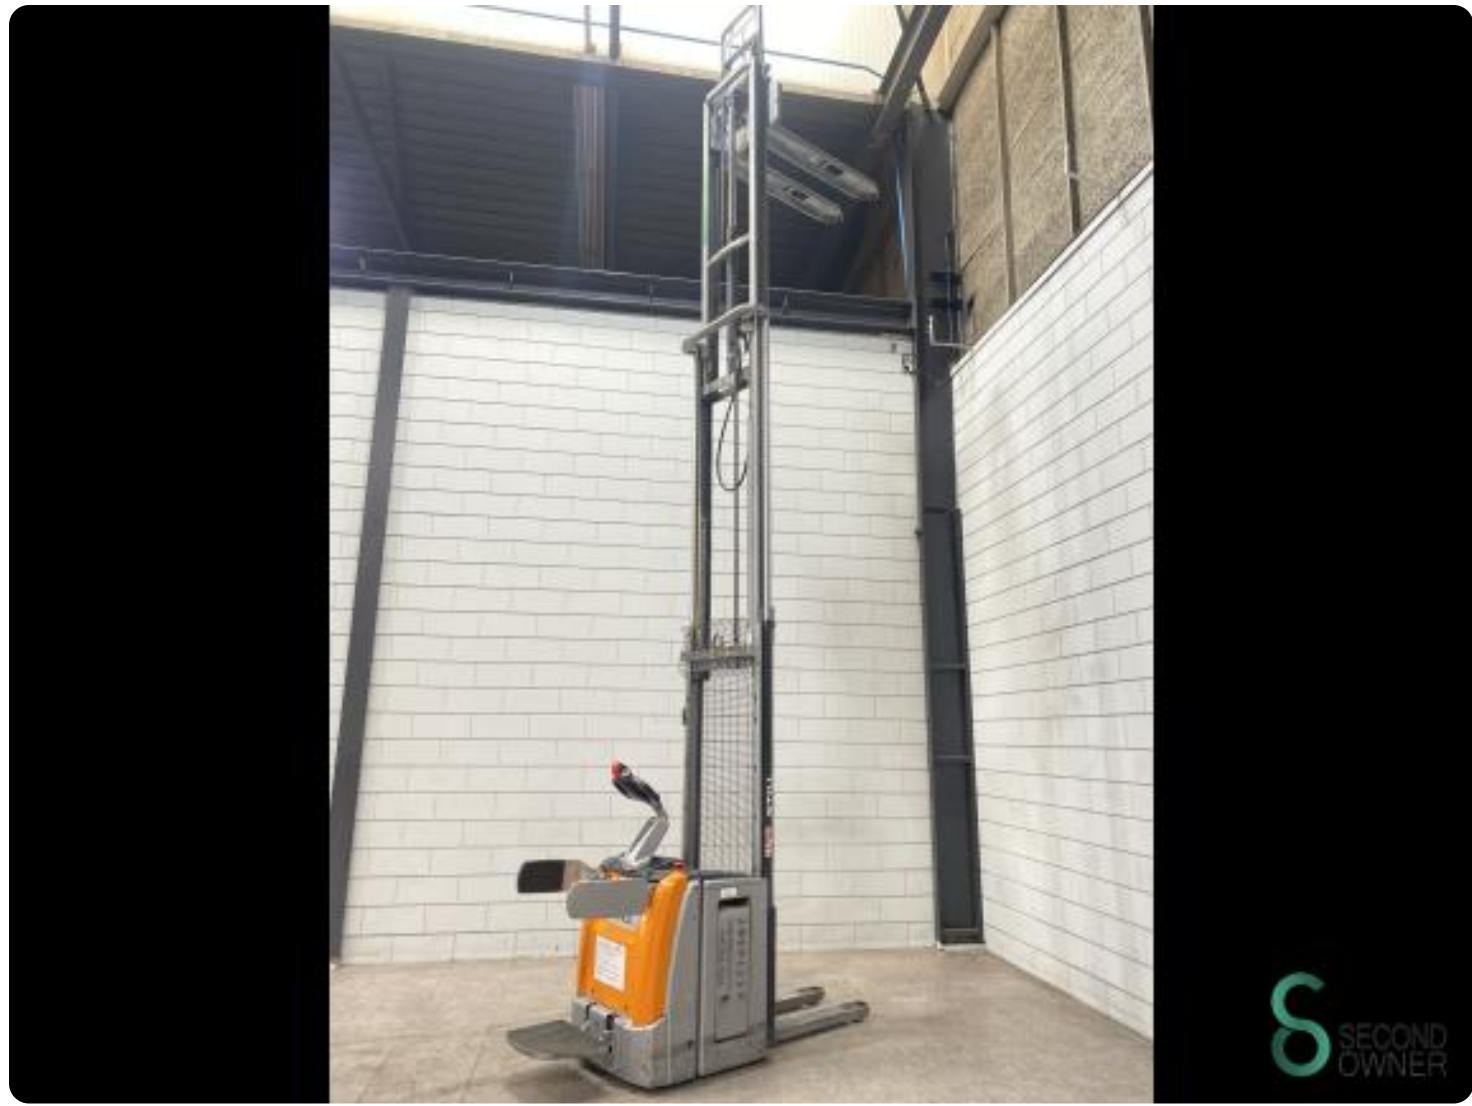

Stacker - Still EXV-SF14

Stacker - Still EXV-SF14

WKH6.252

Elektric

3884

2019

Brand Still

Model EXV-SF14

Year 2019

Specifications

Drive	Elektric
Capacity	375Ah
Brand/Type	Still
Battery voltage	24V
Battery year of construction	2018
Options	Free-lift

Dimensions

Length	2400
Width	800
Height	2370
Weight	1628

mm	600	500	400	
	600	600	600	kg 5702 mm
	950	950	950	kg 4352 mm
	1400	1400	1400	kg 3280 mm