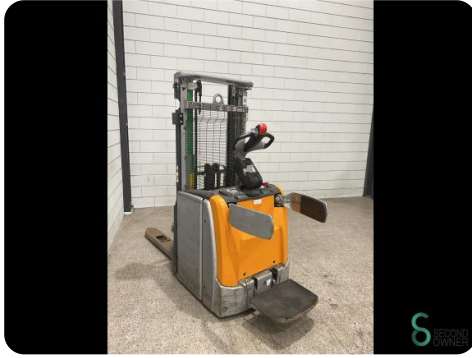

Stacker - Still EXV-SF16

Stacker - Still EXV-SF16

WKH.4266

2635

2018

Brand Still

Model EXV-SF16

Year 2018

Specifications

Options	Free-lift
Free lift	1450mm
Overhead clearance	1920mm
Fork length	1150mm
Lifting capacity	1600kg
Mast	Triplex

Dimensions

Length	2400
Width	800
Height	1920
Weight	1588

Havenweg 6
6603AS Wijchen