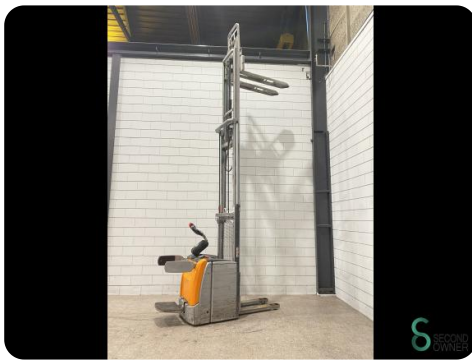

Stacker - Still EXV-SF16

Stacker - Still EXV-SF16

WKH.4266

2635

2018

Brand Still

Model EXV-SF16

Year 2018

Specifications

Options	Free-lift
Free lift	1450mm
Overhead clearance	1920mm
Fork length	1150mm
Lifting capacity	1600kg
Mast	Triplex

Dimensions

Length	2400
Width	800
Height	1920
Weight	1588

Havenweg 6
6603AS Wijchen