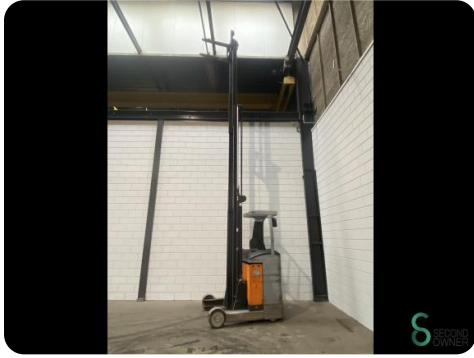

Reach truck - Still FM-X10

Reach truck - Still FM-X10

WKH.3342

Elektric

1000kg

21169

2014

Brand Still

Model FM-X10

Year 2014

Specifications

Drive	Elektric
Capacity	465Ah
Brand/Type	Tabi 48v 3 PZS 465
Battery voltage	48V
Battery year of construction	2014
Options	Free-lift

Dimensions

Length	1700
Width	1250
Height	2800
Weight	2995