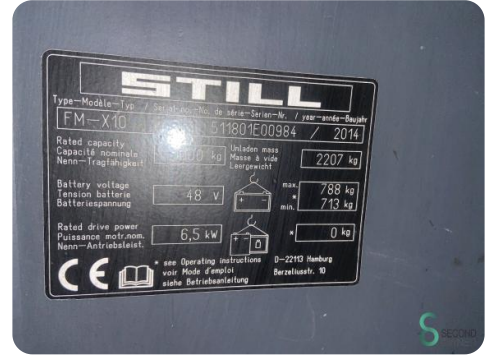

Reach truck - Still FM-X10

Reach truck - Still FM-X10

WKH.3342

Elektric

1000kg

21169

2014

Brand Still

Model FM-X10

Year 2014

Specifications

Drive	Elektric
Capacity	465Ah
Brand/Type	Tabi 48v 3 PZS 465
Battery voltage	48V
Battery year of construction	2014
Options	Free-lift

Dimensions

Length	1700
Width	1250
Height	2800
Weight	2995