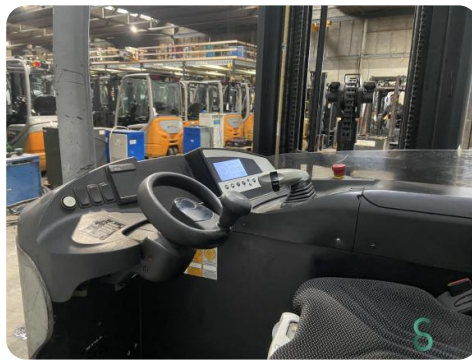

Model FM-X10

Year 2014

Specifications

Drive	Elektric
Capacity	465Ah
Brand/Type	Tabi 48v 3 PZS 465
Battery voltage	48V
Battery year of construction	2014
Options	Free-lift

Dimensions

Length	1700
Width	1250
Height	2800
Weight	2995