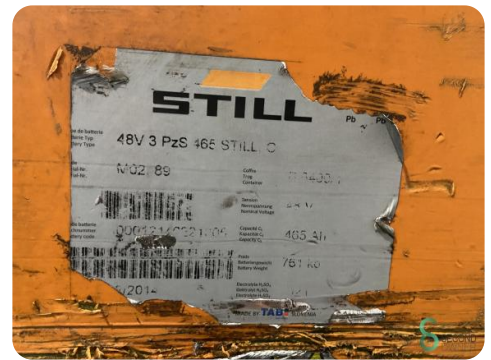

Reach truck - Still FM-X10

Reach truck - Still FM-X10

WKH.3342

Elektric

1000kg

21169

2014

Brand Still

Model FM-X10

Year 2014

Specifications

Drive	Elektric
Capacity	465Ah
Brand/Type	Tabi 48v 3 PZS 465
Battery voltage	48V
Battery year of construction	2014
Options	Free-lift

Dimensions

Length	1700
Width	1250
Height	2800
Weight	2995