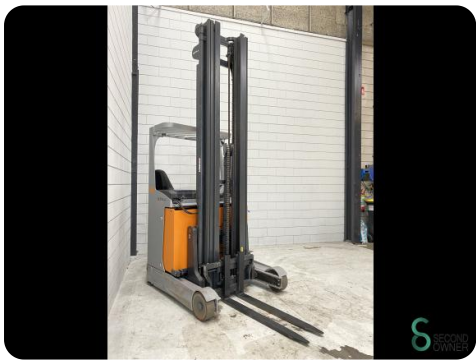

Reach truck - Still FM-X10

Reach truck - Still FM-X10

WKH.4537

Elektric

1000kg

1592

2020

Brand Still

Model FM-X10

Year 2020

Specifications

Drive	Elektric
Capacity	620Ah
Brand/Type	GNB 4 PzS 620
Battery voltage	48V
Battery year of construction	2020
Options	Non-marking tires

Dimensions

Length	1900
Width	1270
Height	3400
Weight	3775