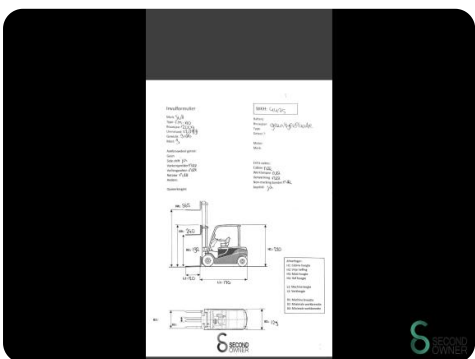

Reach truck - Still FM-X10

Reach truck - Still FM-X10

WKH.4475

Elektric

1000kg

12899

2009

Brand Still

Model FM-X10

Year 2009

Specifications

| | |
|---------------------------|------------|
| Drive | Elektric |
| Battery voltage | 48V |
| Options | Joystick |
| Free lift | 1920mm |
| Overhead clearance | 2400mm |
| Attachment | Side-shift |

Dimensions

| | |
|---------------|------|
| Length | 1700 |
| Width | 1250 |
| Height | |
| Weight | 3186 |

| STILL | | | |
|---|---------|---|---------|
| Typo-Modell-Typ / Serial no. / No. de série-Serial-Nr. / year-année-Baujahr | | | |
| FM-X 10 | | 611801004483 / 02/2009 | |
| Rated capacity Capacité nominale Nenn-Tragfähigkeit | 1000 kg | Unladen mass Masse à vide Leerge wicht | 2200 kg |
| Battery voltage Tension batterie Batteriespannung | 48 V | Battery mass max. Masse batterie Batteriegewicht max. | 0986 kg |
| Rated drive power Puissance mot nom. Nenn-Antriebsleistung | 6,5 kW | Ballast weight Poids additionnel Zusatzgewicht | 0 kg |

* see Operating instructions
voir Mode d'emploi
siehe Betriebsanleitung

STILL WÄRMER GmbH
Ernst Wagner Weg 16
D-72706 Heilingen

| Dimensions | |
|-------------------------|---------|
| Overall height | 1920 mm |
| Overall width | 1050 mm |
| Overall length | 1200 mm |
| Wheelbase | 1050 mm |
| Ground clearance | 100 mm |
| Max. height of lift | 1100 mm |
| Max. height of mast | 1100 mm |
| Max. height of carriage | 1100 mm |
| Max. height of load | 1100 mm |
| Max. height of fork | 1100 mm |
| Max. height of mast | 1100 mm |
| Max. height of carriage | 1100 mm |
| Max. height of load | 1100 mm |
| Max. height of fork | 1100 mm |