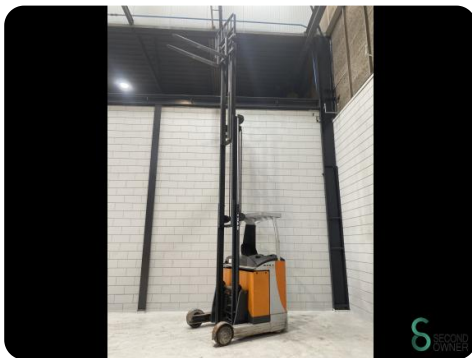

Reach truck - Still FM-X10

Reach truck - Still FM-X10

WKH.4475

Elektric

1000kg

12899

2009

Brand Still

Model FM-X10

Year 2009

Specifications

| | |
|---------------------------|------------|
| Drive | Elektric |
| Battery voltage | 48V |
| Options | Joystick |
| Free lift | 1920mm |
| Overhead clearance | 2400mm |
| Attachment | Side-shift |

Dimensions

| | |
|---------------|------|
| Length | 1700 |
| Width | 1250 |
| Height | |
| Weight | 3186 |

| STILL | | | |
|---|---------|---|---------|
| Typo-Modell-Typ / Serial no. / No. de série-Serial-Nr. / year-année-Baujahr | | | |
| FM-X 10 | | 611801004483 / 02/2009 | |
| Rated capacity Capacité nominale Nenn-Tragfähigkeit | 1000 kg | Unladen mass Masse à vide Leerge wicht | 2200 kg |
| Battery voltage Tension batterie Batteriespannung | 48 V | Battery mass max. Masse batterie Batteriegewicht max. | 0986 kg |
| Rated drive power Puissance mot nom. Nenn-Antriebsleistung | 6,5 kW | Ballast weight Poids additionnel Zusatzgewicht | 0 kg |

* see Operating instructions
voir Mode d'emploi
siehe Betriebsanleitung

STILL WÄRMER GmbH
Ernst Wagner Weg 16
D-72706 Heilingen

| Dimensions | |
|-------------------------|---------|
| Overall height | 1920 mm |
| Overall width | 1050 mm |
| Overall length | 1200 mm |
| Wheelbase | 1050 mm |
| Ground clearance | 100 mm |
| Max. height of lift | 1100 mm |
| Max. height of mast | 1100 mm |
| Max. height of carriage | 1100 mm |
| Max. height of load | 1100 mm |
| Max. height of fork | 1100 mm |
| Max. height of mast | 1100 mm |
| Max. height of carriage | 1100 mm |
| Max. height of load | 1100 mm |
| Max. height of fork | 1100 mm |